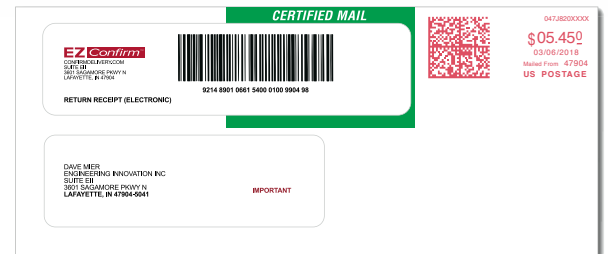

EZ Confirm™

An Engineering Innovation, Inc. Product

Simplify Every Step of the Certified Mail Process with EZ Confirm!

- Prepare mail four times faster than traditional Certified Mail
- Eliminate trips to the Post Office or the ordering of expensive forms online
- Eliminate cumbersome completion of the handwritten "green card" and Certified Mail Receipt
- Include your own tracking number

Enhance Tracking

Tracking is multifaceted. Track directly on the internet via EZ Confirm software or from your database. Track by recipient, company, location, customer reference or USPS tracking number.

Expedite Proof of Delivery

Manage recipient signatures via query or have them automatically emailed for easy print out or electronic storage.

No more waiting for green cards!

Whether you send one piece of Certified Mail a day or hundreds ... simplify the process, enhance tracking, expedite proof of delivery and save postage!